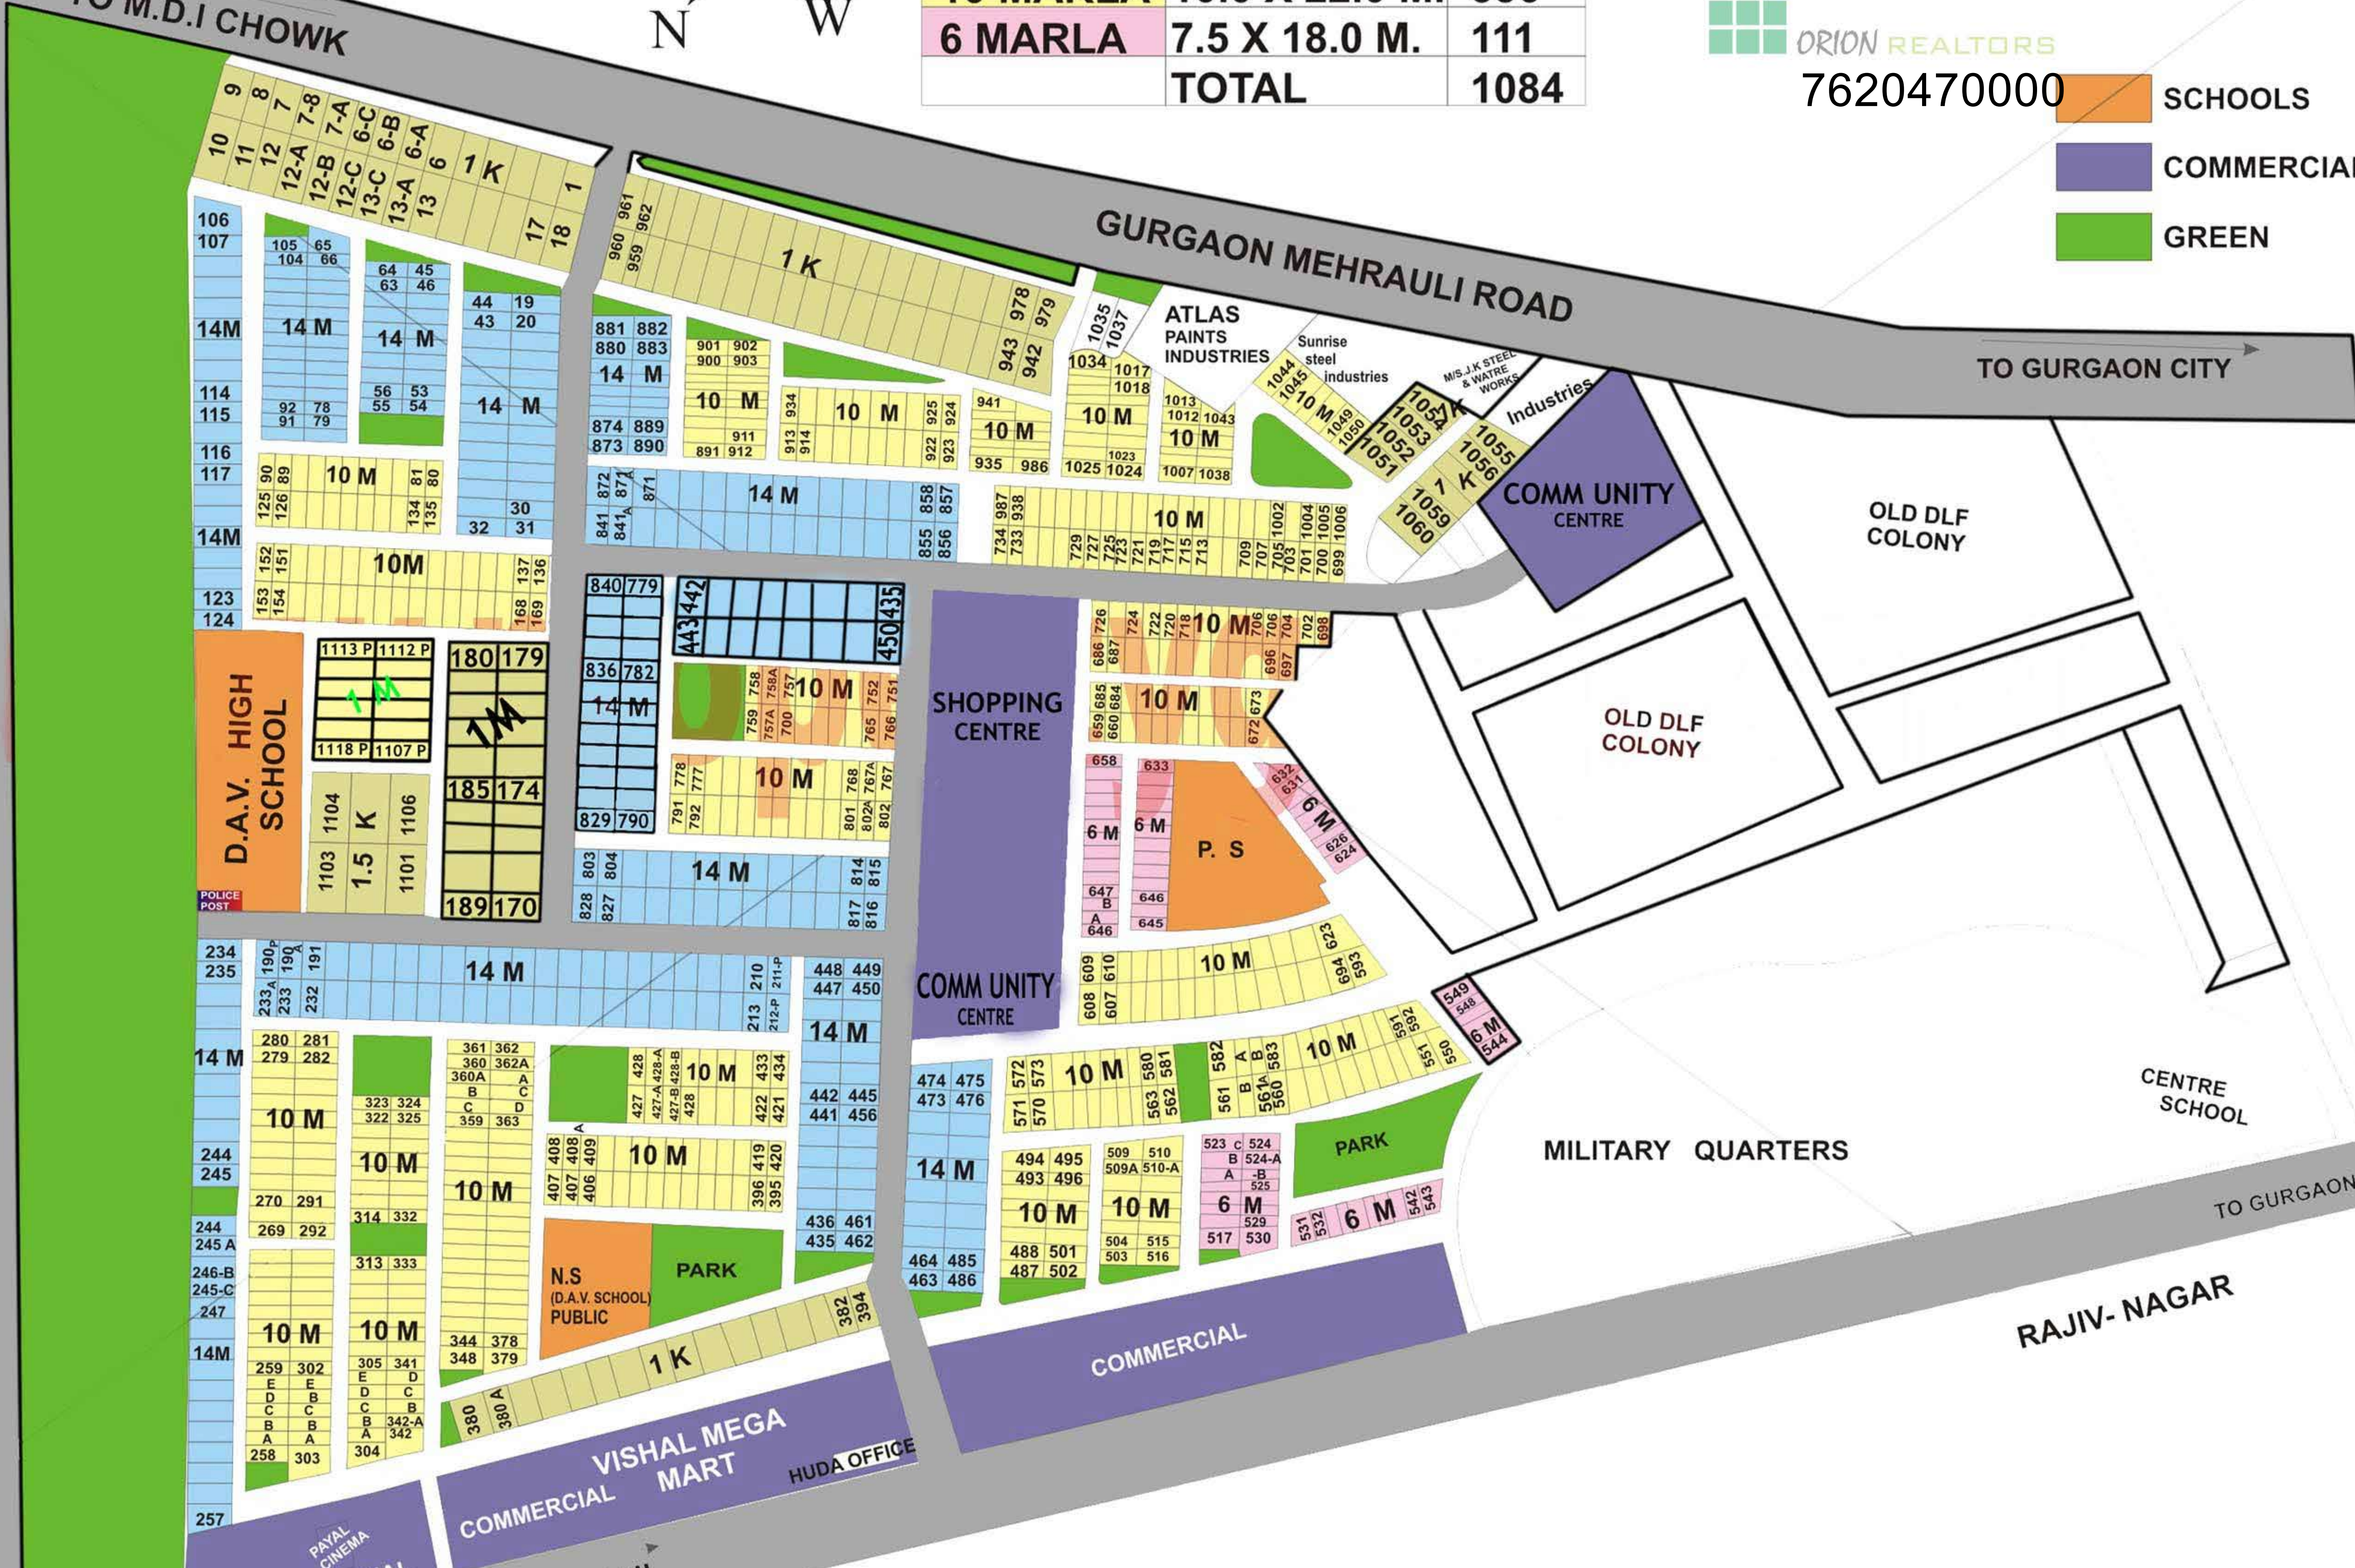

SECTOR - 14

ORION REALTORS

7620470000

- SCHOOLS
- COMMERCIAL
- GREEN

1 KANAL	15.0 X 28.0 M.	106
14 MARLA	12.0 X 25.0 M.	281
10 MARLA	10.0 X 22.0 M.	586
6 MARLA	7.5 X 18.0 M.	111
TOTAL		1084

SECTOR - 17

TO SIGNATURE TOWER

OLD BYE PASS

TO OLD DELHI ROAD

TO M.D.I CHOWK

GURGAON MEHRAULI ROAD

TO GURGAON CITY

TO GURGAON CITY

RAJIV-NAGAR

D.A.V. HIGH SCHOOL

SHOPPING CENTRE

COMMUNITY CENTRE

OLD DLF COLONY

MILITARY QUARTERS

CENTRE SCHOOL

VISHAL MEGA MART

COMMERCIAL

COMMERCIAL